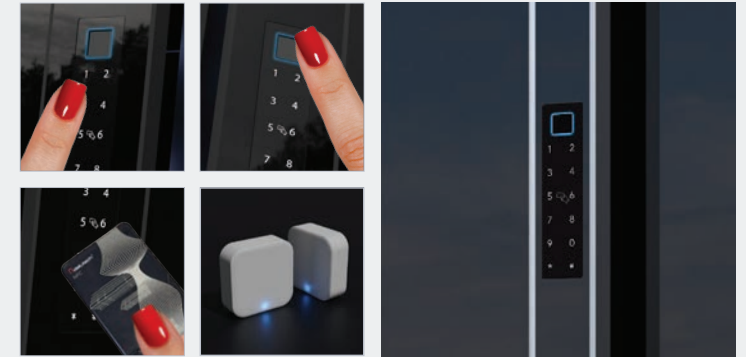

## SmartTech AS-67

- COLOR RAL 9007
- Rectangular handle bar STAINLESS STEEL  
40x20 mm / 1300 mm
- metaLock access control system  
in the handle

### SMART DOOR SYSTEM

We present to you a new access control reader that we have developed at Delutech and will be installing in our doors. The new **metaLock** reader combines four technologies: **fingerprint reader**, **keypad**, **NFC reader** and **remote access technology**. You can choose between controlling it with the controls on the reader or using the application on your smartphone. The mode of control can be changed as desired. In combination with the access point (gateway), the lock can also be remotely controlled\* and via a personal computer\*. The system is fully compatible with **Amazon Alexa\*** and **Google Home\*** technologies.