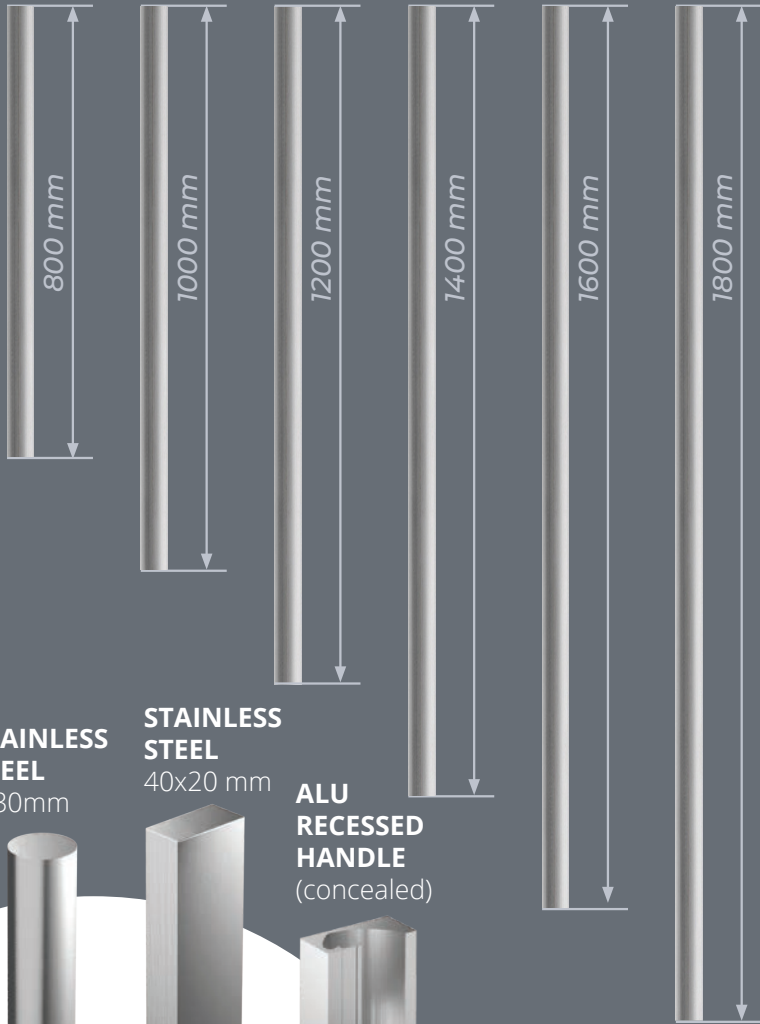

STAINLESS STEEL HANDLES

STAINLESS STEEL
ø 30mm

STAINLESS STEEL
40x20 mm

ALU
RECESSED
HANDLE
(concealed)