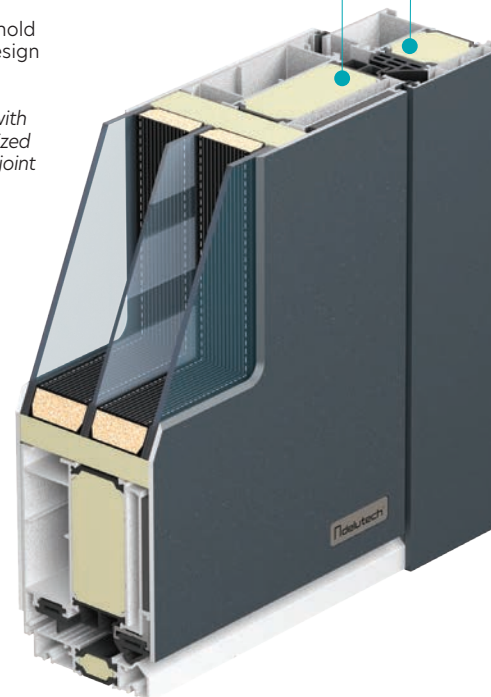

## SmartTech

developed by Delutech

- Thermal-insulating profile
- Excellent thermal conductivity
- Double-sided aluminum covering filler with a thickness of 90mm
- 3 mm thick outer and inner aluminum plate
- Highly insulating PU filler
- Three-layer security insulating glass with patterns or in combination with various decorative glasses (thermal insulation=0.5W/m<sup>2</sup>K)
- 3 continuous seals with vulcanized corner joints
- Walkable aluminum threshold with thermal insulation design

$U_d$  from 0,81 W/m<sup>2</sup>K

SmartTech Standard

$U_d$  from 0,57 W/m<sup>2</sup>K

SmartTech Standard +

● Door frame and door filled with polyurethane