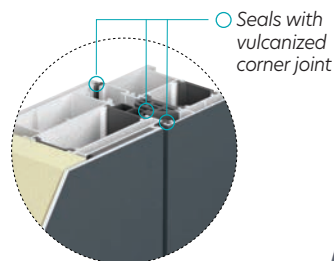

## SmartTech

developed by Delutech

- Thermal-insulating profile
- Excellent thermal conductivity
- Double-sided aluminum covering filler with a thickness of 90mm
- 3 mm thick outer and inner aluminum plate
- Highly insulating PU filler
- Three-layer security insulating glass with patterns or in combination with various decorative glasses (thermal insulation=0.5W/m<sup>2</sup>K)
- 3 continuous seals with vulcanized corner joints
- Walkable aluminum threshold with thermal insulation design